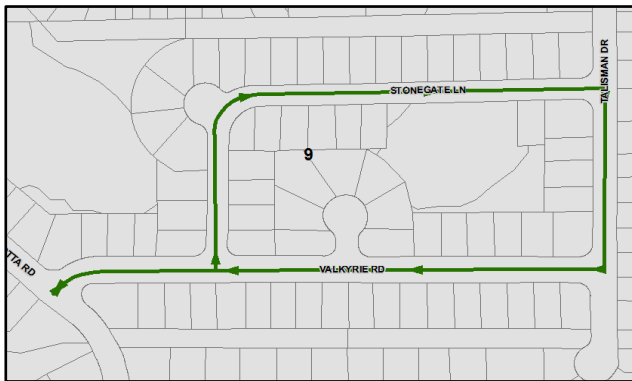

Neighborhood Walk

MIDDLEBURG
COPPERGATE SUBDIVISION
TUESDAY, JANUARY 30 - 4:30 PM

Map

Route

The walk is scheduled to begin at Valkyrie Road and Carlotta Road.

Sheriff Daniels, staff, and residents will walk east on Valkyrie Road, north on Stonegate Lane to Talisman Drive, south on Talisman Drive, west on Valkyrie Road to include Norseman Court back to Carlotta Road.